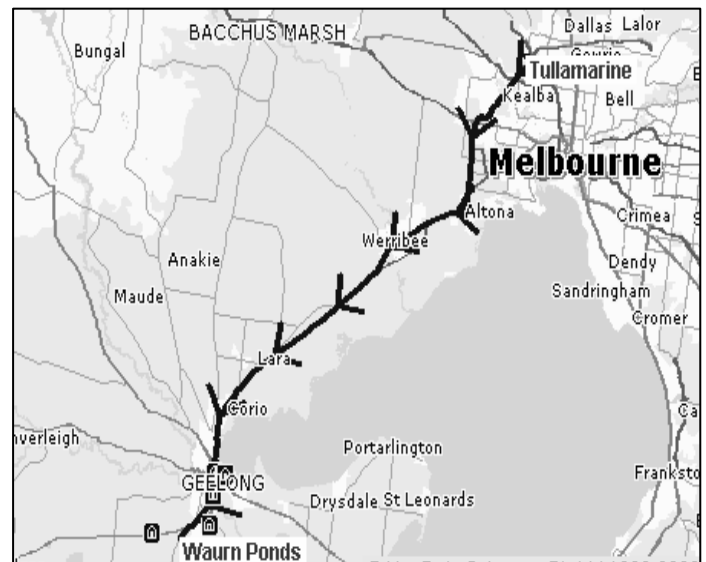

Deakin University
Geelong Victoria 3217
Tel (03) 52273000
Fax (03) 52273101
ABN: 20 067 963 311

Deakin Management Centre – Travel Information

Melways Reference

MAP 464 G6

From Melbourne Airport

The Gull Airport Shuttle provides transfers to Geelong City Centre at regular intervals. The shuttle departs from Melbourne Airport on the ground level opposite the International arrivals terminal
For Reservations, timetables & pricing call: The Gull Bus directly on (03) 52 224 966

Hire cars are also available from the Airport or prebooked from Geelong Regal Cars on (03) 52 785 785

From Melbourne City

From Melbourne CBD, access the Princes Highway and travel through Geelong to the Deakin University Geelong Campus at Waurn Ponds (approximately 10km past Geelong CBD towards Colac). Allow one hour and thirty minutes travelling time from both the Melbourne CBD and the Airport.

From Avalon Airport

Avalon Airport shuttle provides transport to Geelong at regular intervals.
For Reservations, timetables & pricing call: (03) 52 788 788

Hire cars are also available from the Airport and can be booked online from the Jetstar website: www.jetstar.com.au

Taxi transfer to Deakin Management Centre: Geelong radio Cabs on 131008

Please note there is a Deakin University Campus located in the CBD – Geelong Waterfront Campus. Please ensure your travel arrangements take you to Deakin University Geelong Campus at Waurn Ponds – Pigdons Road, Waurn Ponds VIC 3217.

Deakin University – Geelong Campus at Waurn Ponds