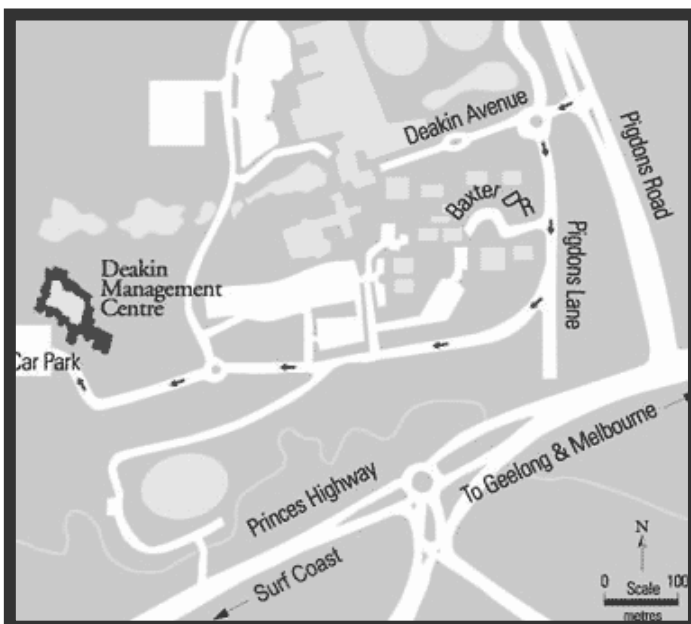

Hire cars are also available from the Airport or prebooked from Geelong Regal Cars on (03) 52 785 785

From Melbourne City

From Melbourne CBD, access the Princes Highway and travel through Geelong to the Deakin University Geelong Campus at Waurn Ponds (approximately 10km past Geelong CBD towards Colac). Allow one hour and thirty minutes travelling time from both the Melbourne CBD and the Airport.

Taxi transfer to Deakin Management Centre: Geelong radio Cabs on 131008

Please note there is a Deakin University Campus located in the CBD – Geelong Waterfront Campus. Please ensure your travel arrangements take you to Deakin University Geelong Campus at Waurn Ponds – Pigdons Road, Waurn Ponds VIC 3217.

Deakin University – Geelong Campus at Waurn Ponds

Management Centre location map

Melbourne Airport to Deakin Management Centre

- Centre Facilities Key**
- Public/Common Areas
 - Conference Rooms
 - Residential
 - Syndicate Rooms
 - Services
 - Director's Wing
 - Administration
 - Exits
 - Telephone