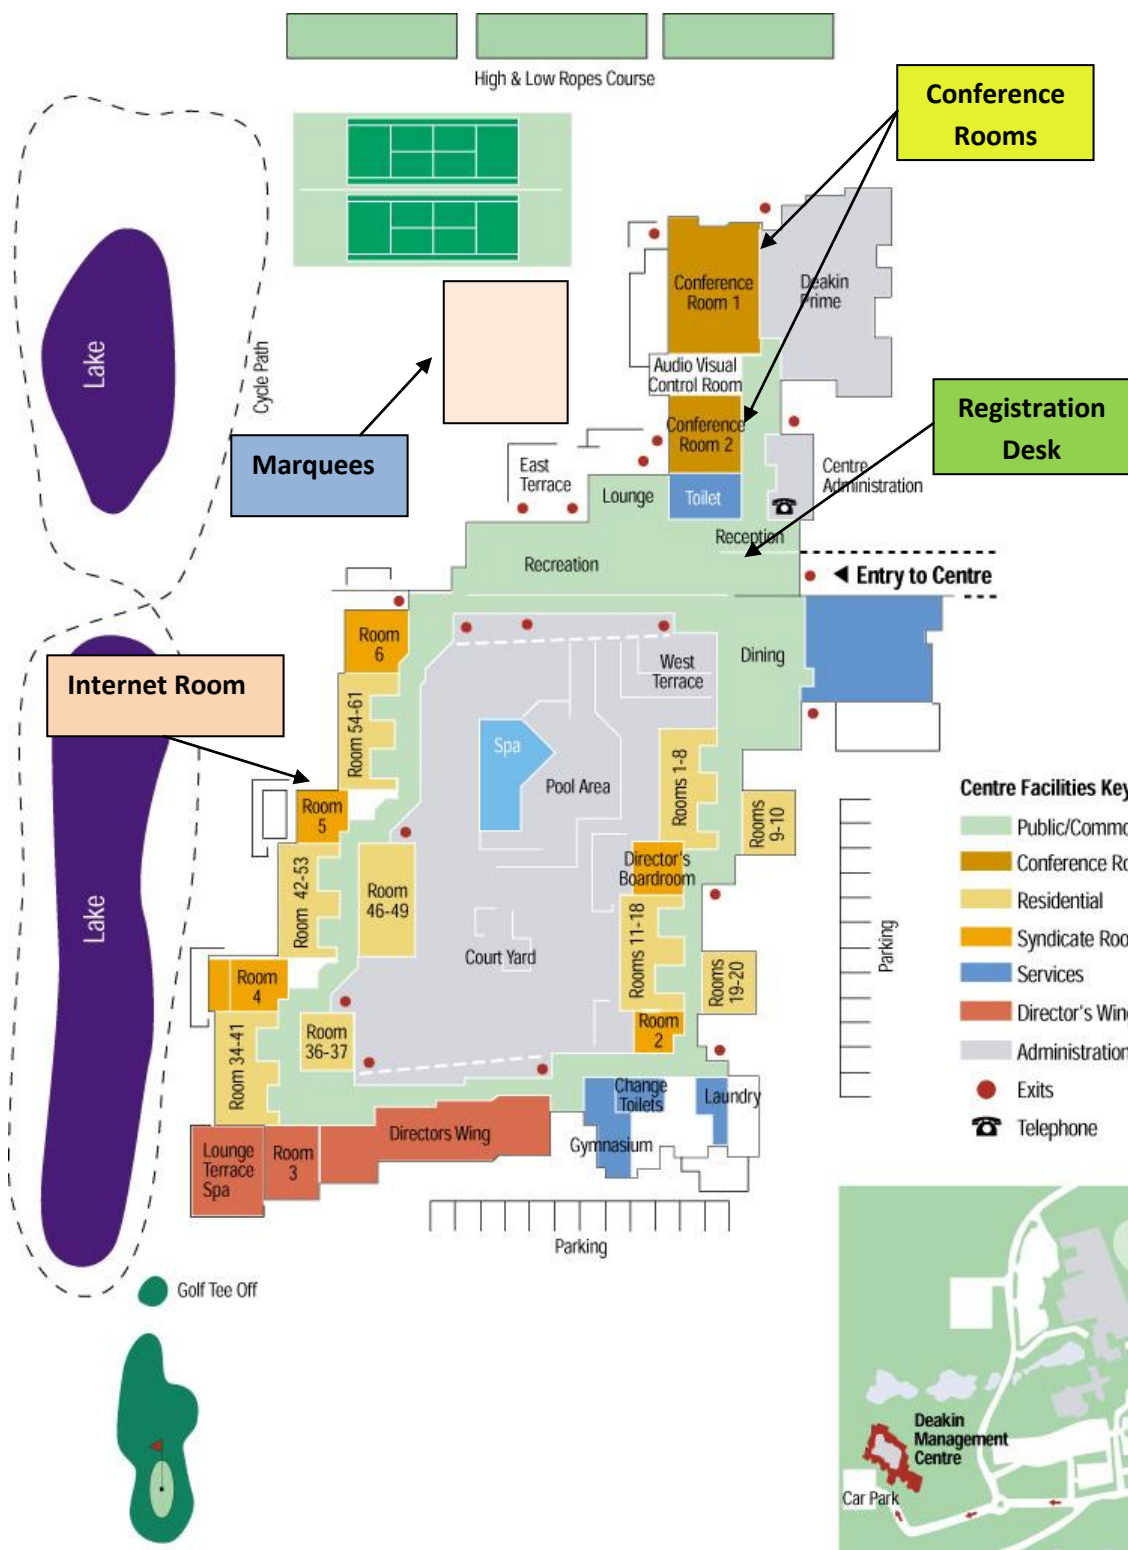

Hire cars are also available from the Airport or prebooked from Geelong Regal Cars on (03) 52 785 785

From Melbourne City

From Melbourne CBD, access the Princes Highway and travel through Geelong to the Deakin University Geelong Campus at Waurn Ponds (approximately 10km past Geelong CBD towards Colac). Allow one hour and thirty minutes travelling time from both the Melbourne CBD and the Airport.

Taxi transfer to Deakin Management Centre: Geelong radio Cabs on 131008

Please note there is a Deakin University Campus located in the CBD – Geelong Waterfront Campus. Please ensure your travel arrangements take you to Deakin University Geelong Campus at Waurn Ponds – Pigdons Road, Waurn Ponds VIC 3217.

Deakin University – Geelong Campus at Waurn Ponds

Management Centre location map

Melbourne Airport to Deakin Management Centre

- Centre Facilities Key**
- Public/Common Areas
 - Conference Rooms
 - Residential
 - Syndicate Rooms
 - Services
 - Director's Wing
 - Administration
 - Exits
 - Telephone